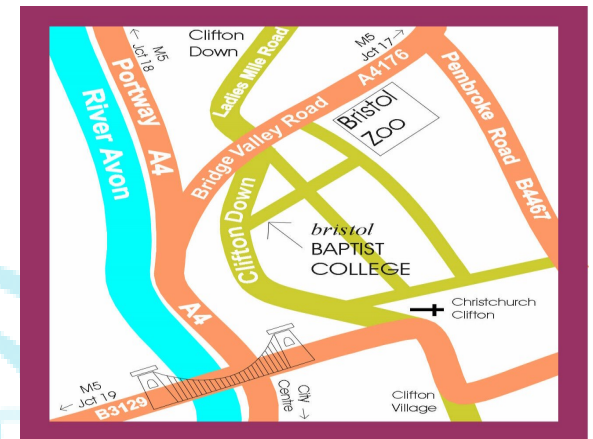

## How to find the College

### FROM THE SOUTH WEST

Exit the M5 at Junction 18 (Avonmouth) and take the A4 (Portway) toward the City Centre. Follow the signs to Bristol Zoo. Turn left up Bridge Valley Road at traffic light before the Suspension Bridge. Turn right on to Clifton Down and immediately left. Take the first right on to the Promenade

### FROM THE NORTH AND WALES

Exit the M5 Junction 17 (Cribbs Causeway) and take the A4018 into Bristol, follow the signs to Bristol Zoo. Pass the Zoo on your left-hand side, take the second turning on your left and immediately turn left. Take the first right on to the Promenade.

### BY PUBLIC TRANSPORT

Take No.8 bus from Bristol Temple Meads Railway Station or City Centre and ask for the 'Bridge Valley Road' stop. The return

bus is No. 9. You can also use a city train line (Avonmouth or Severn Beach direction), embark at Temple Meads Station and disembark at Clifton Down Station.